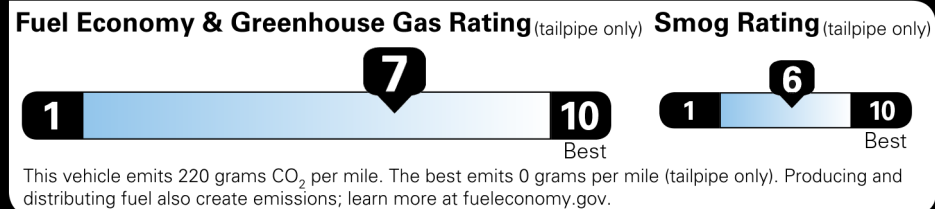

INTERIOR

- 12.9-in. Toyota Audio Multimedia w/ JBL 9-Speaker Audio, Wireless Apple CarPlay & Android Auto Compatibility
  - SiriusXM with 360L w/ 3-Month Trial
  - 2 Qi Wireless Chargers, 5 USB-C Ports
  - Heated/Ventilated Front Seats
  - Heated Outboard Rear Seats
  - 8-way Power Front Seats w/ Driver Lumbar Support
  - SofTex-Trimmed Seats
  - Smart Key System w/ Push Button Start
  - 12.3-in. Digital Gauge Cluster
  - Digital Rearview Mirror w/ Homelink
  - Heated Steering Wheel
  - Windshield De-Icer
  - Rain Sensing Windshield Wipers
  - Toggle-type Shift-by-Wire System
2. **For Full Product Details, Please Visit Toyota.com/RAV4**
   Full Tank of Gas

BASE MANUFACTURER'S SUGGESTED RETAIL PRICE $43,300.00

OPTIONAL EQUIPMENT

- FE 50 State Emissions
- HU Head-Up Display 600.00
- PC Premium Paint 475.00
- WU 20-in. Multi-Spoke Alloy Wheels 1,240.00
63. All Weather Floor Liners 199.00
- R5. Cargo Liner 140.00

Not Original - Copy

Created on 2026-04-02 23:22:43 (UTC)

EPA DOT Fuel Economy and Environment

Gasoline Vehicle

Fuel Economy
41 MPG Small SUVs range from 14 to 125 MPG. The best vehicle rates 146 MPGe.
43 37
combined city/hwy city highway
2.4 gallons per 100 miles

You save $2,500
in fuel costs over 5 years compared to the average new vehicle.

Annual fuel cost $1,200

Actual results will vary for many reasons, including driving conditions and how you drive and maintain your vehicle. The average new vehicle gets 29 MPG and costs $8,500 to fuel over 5 years. Cost estimates are based on 15,000 miles per year at $3.30 per gallon. MPGe is miles per gasoline gallon equivalent. Vehicle emissions are a significant cause of climate change and smog.

fuel economy.gov
Calculate personalized estimates and compare vehicles

MANUFACTURER'S SUGGESTED RETAIL PRICE[†]	$45,954.00
DELIVERY, PROCESSING AND HANDLING FEE	1,450.00
TOTAL SUGGESTED RETAIL PRICE	$47,404.00

[†]Manufacturer's suggested retail price excludes delivery processing and handling fees, license and title fees, applicable federal, state and local taxes, and dealer and distributor options and accessories.

Delivered by Truck to: 45103
OURISMAN TOYOTA/RICHMOND
9319 WEST BROAD STREET
RICHMOND VA23294

TML1E2N1S0F0W0