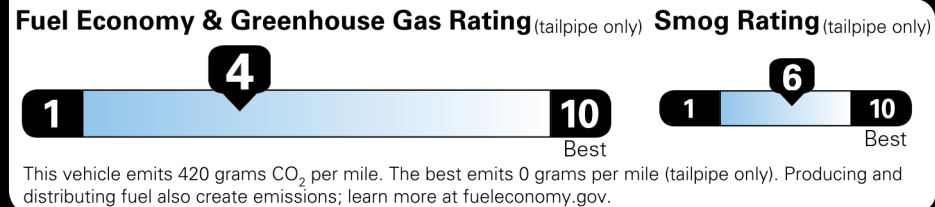

EXTERIOR

- Chrome-finished alloy wheels
- LED Headlights w/LED DRL and Fog Lights
- Smart Key System on D+P Doors
- Power Open/Close Tailgate
- Power Running Boards
- Mudguards

INTERIOR

- SofTex(R)-Trimmed Heated & Ventilated Front Seats w/Lumbar Support
- Leather-trimmed heated steering wheel
- 14-in Toyota Audio Multimedia w/Apple CarPlay and Android Auto Compatibility
- SiriusXM w/3-Month Trial
- 10-spr JBL(R) audio incl. subwoofer, amp, and JBL(R) FLEX portable speaker
- Qi Wireless Charging
- Dual Zone Auto A/C
- Moonroof

For Full Product Details:
Please Visit Toyota.com/Tacoma
Full Tank of Gas

BASE MANUFACTURER'S SUGGESTED RETAIL PRICE $53,270.00

OPTIONAL EQUIPMENT

FE	50 State Emissions	
2B.	Door Panel Scuff Protector	135.00
2T.	All Weather Floor Liners	199.00
6L.	Illuminated Front Emblem Bright Chrome	285.00
8Q.	Bed Step	455.00
9K.	Bed Scene Lighting	599.00
B7.	ARB Bed Sport Bar	1,450.00
BM.	Body Side Molding	260.00
L5.	Spray-On Bed Liner	575.00

Not Original - Copy

Created: 2026-05-01 10:26:09 (UTC)

EPA DOT Fuel Economy and Environment

Gasoline Vehicle

Fuel Economy
21 MPG
Small Pickups range from 20 to 38 MPG. The best vehicle rates 146 MPGe.
20 23
combined city/hwy city highway
4.8 gallons per 100 miles

You spend $3,250
more in fuel costs over 5 years compared to the average new vehicle.

Annual fuel cost $2,350

Actual results will vary for many reasons, including driving conditions and how you drive and maintain your vehicle. The average new vehicle gets 29 MPG and costs $8,500 to fuel over 5 years. Cost estimates are based on 15,000 miles per year at $3.30 per gallon. MPGe is miles per gasoline gallon equivalent. Vehicle emissions are a significant cause of climate change and smog.

fuel economy.gov
Calculate personalized estimates and compare vehicles

MANUFACTURER'S SUGGESTED RETAIL PRICE[†]	$57,228.00
DELIVERY, PROCESSING AND HANDLING FEE	1,595.00
TOTAL SUGGESTED RETAIL PRICE	$58,823.00

[†]Manufacturer's suggested retail price excludes delivery processing and handling fees, license and title fees, applicable federal, state and local taxes, and dealer and distributor options and accessories.

Delivered by Truck to: 45103
OURISMAN TOYOTA/RICHMOND
9319 WEST BROAD STREET
RICHMOND VA23294

TML1E1N1S0F0W0