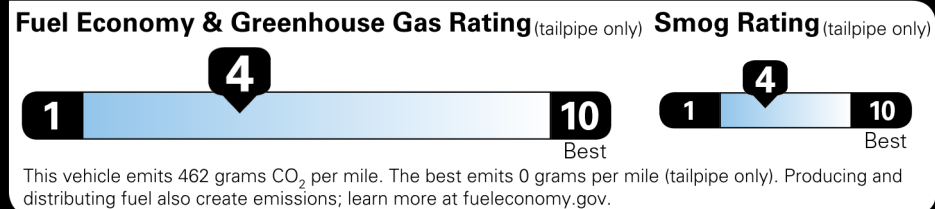

For Full Product Details: Please Visit Toyota.com/Tundra
Full Tank of Gas

BASE MANUFACTURER'S SUGGESTED RETAIL PRICE $66,695.00

OPTIONAL EQUIPMENT

FE	50 State Emissions	
HU	10-in. color Head-Up Display	600.00
OF	TRD Off-Road Package - Includes 20-in. TRD alloy wheels with all-terrain tires, TRD grille, "TRD OFF-ROAD" bed-side decal, off-road suspension with Bilstein shocks, skid plates, mud guards, red TRD engine start button, TRD leather-wrapped shift knob, aluminum sport pedals, electronically controlled locking rear differential, Multi-Terrain Select (MTS), Crawl Control (CRAWL), and Downhill Assist Control (DAC)	2,180.00
ST	TRD Front Skid Plate	380.00
8Q.	Bed Step	431.00
2T.	All Weather Floor Liners	199.00
R6.	Predator Drop Step	757.00
LB.	Non-Skid Spray-On Bed Liner	599.00

Original - Copy
Created on 2026-05-15 10:22:35 (UTC)

EPA DOT Fuel Economy and Environment

Gasoline Vehicle

Fuel Economy
19 MPG combined city/hwy
17 MPG city
22 MPG highway
5.3 gallons per 100 miles

Std Pickups range from 12 to 87 MPG. The best vehicle rates 146 MPGe.

You spend $4,500 more in fuel costs over 5 years compared to the average new vehicle.

Annual fuel cost $2,600

Actual results will vary for many reasons, including driving conditions and how you drive and maintain your vehicle. The average new vehicle gets 29 MPG and costs $8,500 to fuel over 5 years. Cost estimates are based on 15,000 miles per year at $3.30 per gallon. MPGe is miles per gasoline gallon equivalent. Vehicle emissions are a significant cause of climate change and smog.

fueleconomy.gov
Calculate personalized estimates and compare vehicles

MANUFACTURER'S SUGGESTED RETAIL PRICE[†]	$71,841.00
DELIVERY, PROCESSING AND HANDLING FEE	2,195.00
TOTAL SUGGESTED RETAIL PRICE	$74,036.00

[†]Manufacturer's suggested retail price excludes delivery processing and handling fees, license and title fees, applicable federal, state and local taxes, and dealer and distributor options and accessories.

Delivered by Truck to: 45103
OURISMAN TOYOTA/RICHMOND
9319 WEST BROAD STREET
RICHMOND VA23294

TML1E1N2S0F0W0