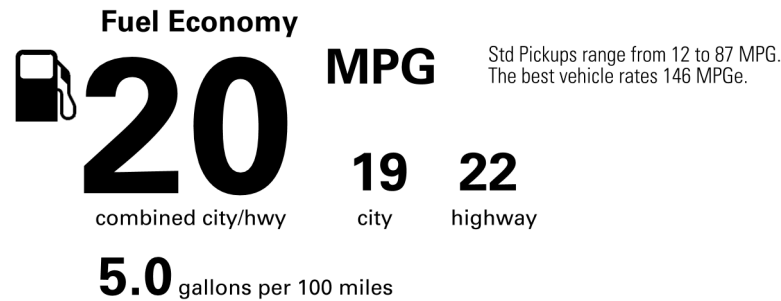

Created on 2025-10-09 19:22:26 (UTC)

**EPA DOT Fuel Economy and Environment**

**Gasoline Vehicle**

**You spend \$4,000 more in fuel costs over 5 years** compared to the average new vehicle.

**Annual fuel cost \$2,500**