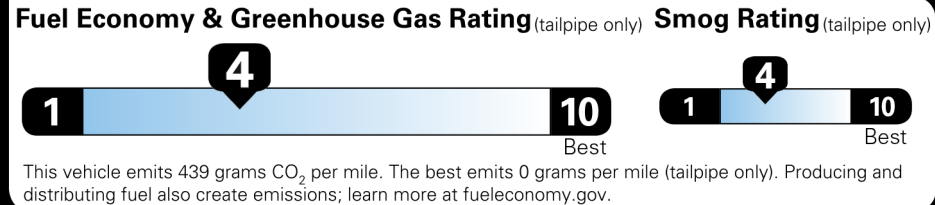

Created on 2025-10-09 19:22:26 (UTC)

**EPA DOT Fuel Economy and Environment**

**Gasoline Vehicle**

**You spend \$4,000 more in fuel costs over 5 years** compared to the average new vehicle.

**Annual fuel cost \$2,500**