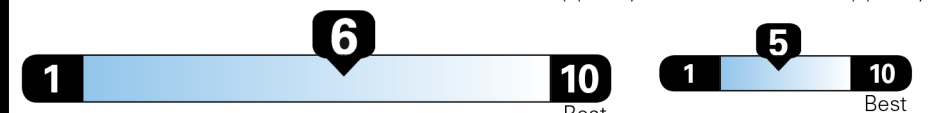

Small SUVs range from 14 to 125 MPG. The best vehicle rates 146 MPGe.

You save

\$750
 in fuel costs over 5 years compared to the average new vehicle.

Annual fuel cost

\$1,550

Fuel Economy & Greenhouse Gas Rating (tailpipe only) Smog Rating (tailpipe only)