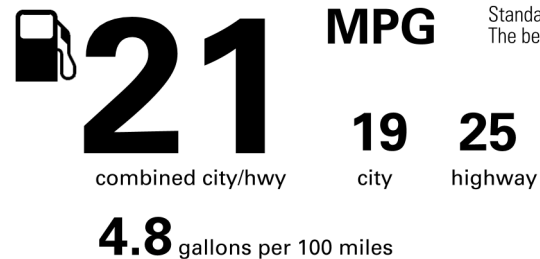

**EPA DOT Fuel Economy and Environment**

Gasoline Vehicle

**Fuel Economy**

**You spend \$3,250 more in fuel costs over 5 years** compared to the average new vehicle.

**Annual fuel cost**

**\$2,350**

**Fuel Economy & Greenhouse Gas Rating (tailpipe only) Smog Rating (tailpipe only)**