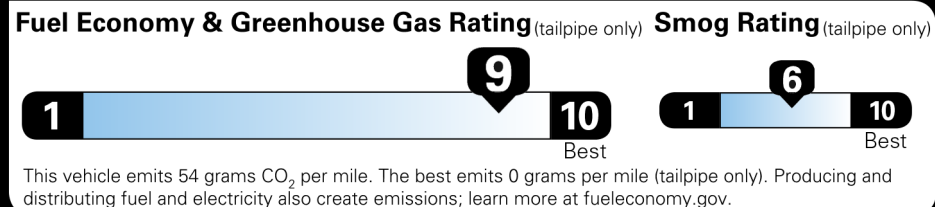

Fuel Economy Small SUVs range from 14 to 125 MPGe. The best vehicle rates 146 MPGe.

Electricity + Gasoline
 Charge Time: 2.0 hours (240V)

96 MPGe
combined city/highway

0.1 gallons per 100 miles
 33 kW-hrs per 100 miles

Gasoline Only

40 MPG
combined city/highway

2.5 gallons per 100 miles

You save \$3,750
 in fuel costs over 5 years compared to the average new vehicle.

Annual fuel Cost
\$950

Actual results will vary for many reasons, including driving conditions and how you drive and maintain your vehicle. The average new vehicle gets 29 MPG and costs \$8,500 to fuel over 5 years. Cost estimates are based on 15,000 miles per year at \$3.30 per gallon and \$0.17 per kW-hr. This is a dual fueled automobile. MPGe is miles per gasoline gallon equivalent. Vehicle emissions are a significant cause of climate change and smog.