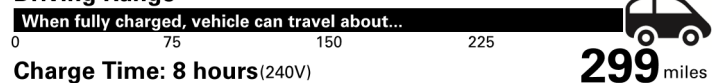

Not Original - Copy

Created: 2026-06-01 16:24:02 (UTC)

EPA DOT Fuel Economy and Environment

Fuel Economy

125 MPGe Small SUVs range from 14 to 125 MPGe. The best vehicle rates 146 MPGe.
 138 city 113 highway 27.0 kW-hrs per 100 miles

Driving Range

You save

\$5,000

in fuel costs over 5 years compared to the average new vehicle.

Annual fuel cost

\$700

Fuel Economy & Greenhouse Gas Rating (tailpipe only) Smog Rating (tailpipe only)

This vehicle emits 0 grams CO₂ per mile. The best emits 0 grams per mile (tailpipe only). Does not include emissions from generating electricity; learn more at fueleconomy.gov.